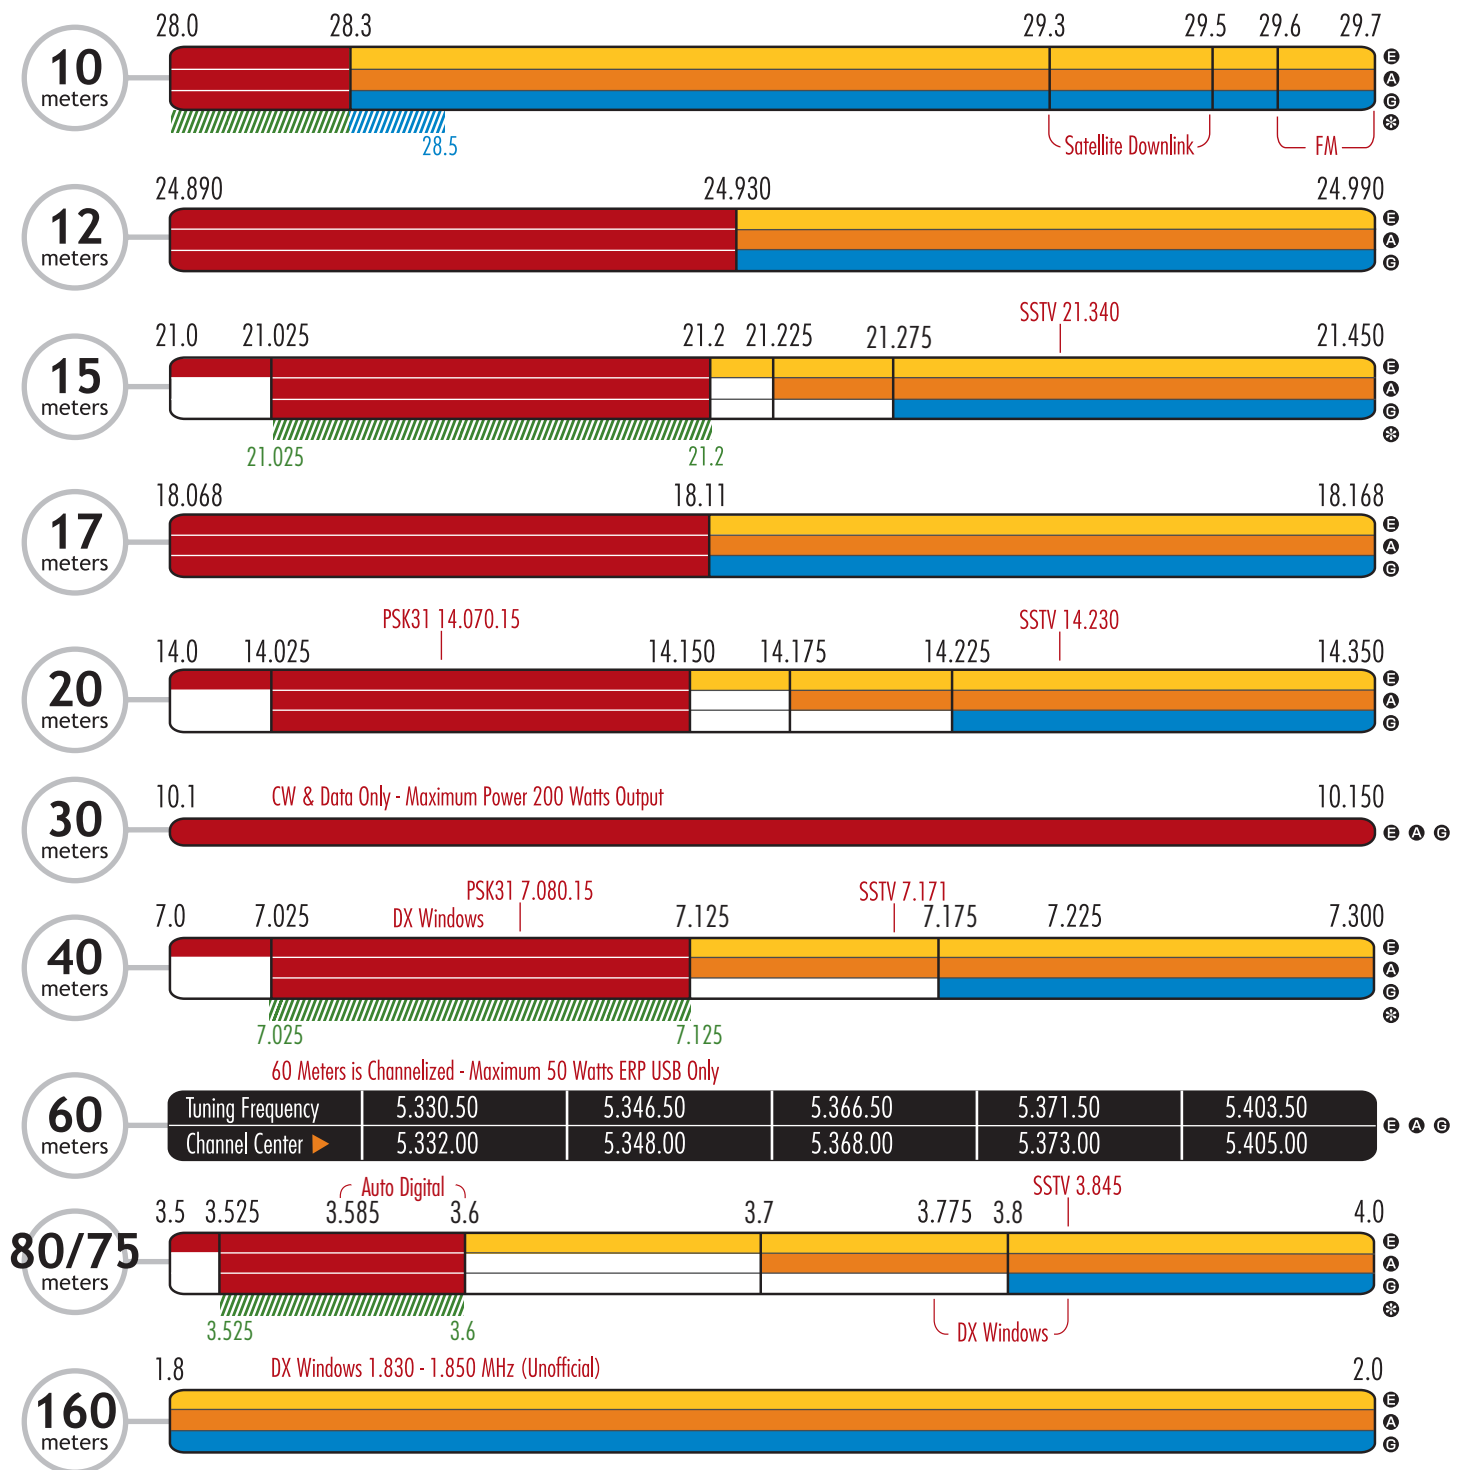

- Extra Voice - CW - Image
- Advanced Voice - CW - Image
- General Voice - CW - Image
- CW - RTTY - DATA
- Novice/Technician - CW
- Novice/Technician - Voice
- No Privileges

E Extra A Advanced G General
* Novice and Technician

Under restructuring, all Advanced license classes retain their operating privileges.

Common Country Prefixes (2007)